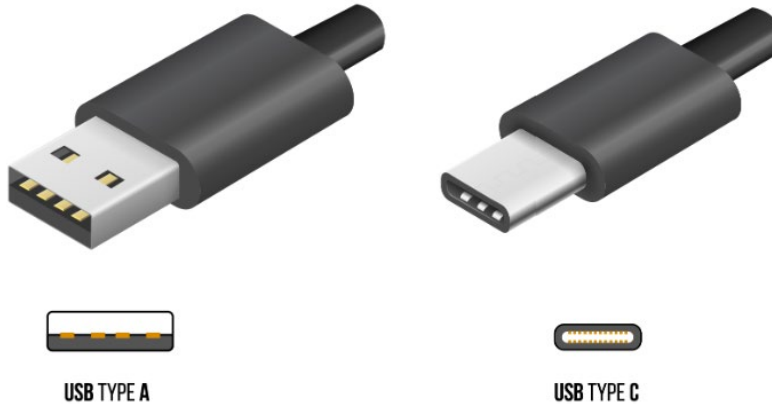

# Hardware Requirement

For this lab, every group needs a computer with **2 regular USB ports** (Also known as USB Type A / USB 3.0). Make sure you can **get such setting before February**.

If your laptop is mainly in Type C and doesn't have enough ports. You need to convert your Type-C port to regular USB port(s). Y

## Option 1:

USB-C to USB 3.0 Female Adapter

example buy option:

<https://www.amazon.com/Adapter-Anker-High-Speed-Transfer-Notebook/dp/B08HZ6PS61>